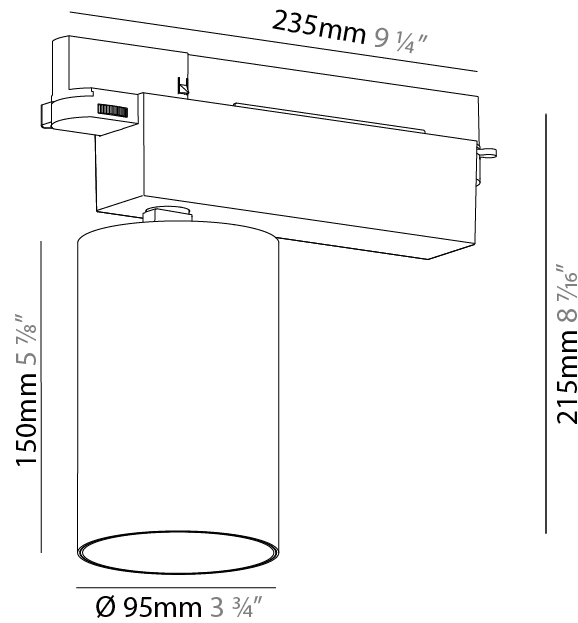

GENERAL

Series: Centriq
Subseries: Centriq 95
Brand: Prolicht
Division: Architectural
Mounting Type: Track
Mounting Location: Ceiling
Subcategory: Spots

PHYSICAL

Shape: Cylinder
Diameter (mm): 95
Diameter (in): 3 3/4
Length (mm): 235
Length (in): 9 1/4
Height (mm): 150
Height (in): 5 7/8
Light Distribution: Adjustable / Direct
Weight (kg): 1.495
Weight (lbs): 3.3
Fixture Finish: SSR / BKV / CWI / CRY / HAB / UFT / ITA / RUA / FTG / MYG / LOD / PUS / FRO / FUP / KIA / POP / BLS / SPG / MEY / GOH / GUM / CHC / COM / ABZ / JAG / OBR / MOS / ROR
Fixture Material: Aluminum

ELECTRICAL

Lamp Type: LED (Zhaga Standard)
Input Wattage (W): 34
Total Output Wattage (W): 30.9
Dimming: Tri-Mode (Non-Dimming and Phase Dimming (120Vac only) and 0-10V Dimming)
Driver Included: Yes
Driver Location: Integrated
Driver Type: Constant Current - Universal
Driver Class: Class 2
Input Voltage (V): 120 - 277
Constant Current (MA): 900

LED

Number of LEDs: 1
Color Temperature (°K): 2700 / 3000 / 3500 / 4000
Max. Delivered Lumen (lm): 2710 / 2893 / 2974 / 3035
Nominal Lumen (lm): 3928 / 4193 / 4310 / 4398
CRI: >90 CRI
Lamp Life (hrs): 50000
Upon Request: Special Color Temperature Special Led

OPTICAL

Reflector: 18 / 26 / 40
Adjustability: Rotational 340°; Tilt 90°
Upon Request: Special Beam Angles

RATINGS AND CERTIFICATIONS

Certified By: Certified for North American Standards
IP rating: IP20